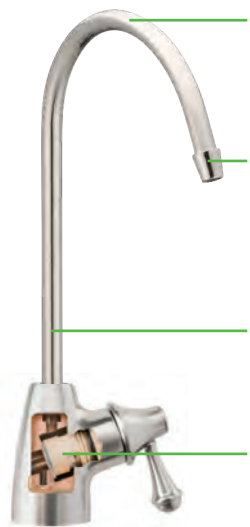

Complete your RO system.

high quality drinking water faucets

Classic

Chrome

Brushed Nickel

Modern

Chrome

Brushed Nickel

Features

High-reach neck, swivels 360°, approximately 11-12" (28-35cm)

Spout tip design prevents after-drip

Made of high quality lead-free materials

Internal ceramic disk for smooth operation

Upgraded styles & finishes designed to complement today's kitchens

Designer

Sleek stem, strong classic handle and a sturdy rising base.

Contemporary

Characterized by clean lines, smooth surfaces and no fussy details.

Finishes

Chrome

Satin Nickel

Matte Black