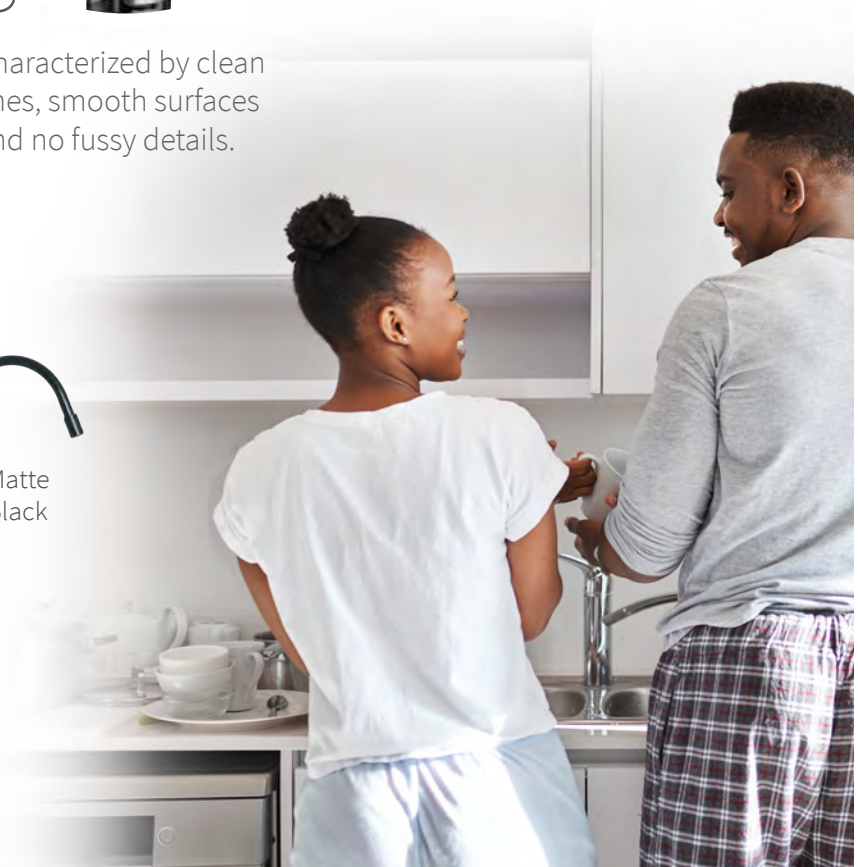

Complete your RO system.

high quality drinking water faucets

Classic

Chrome

Brushed Nickel

Modern

Chrome

Brushed Nickel

Features

High-reach neck, swivels 360°, approximately 11-12" (28-35cm)

Spout tip design prevents after-drip

Made of high quality lead-free materials

Internal ceramic disk for smooth operation

Upgraded styles & finishes designed to complement today's kitchens

Designer

Sleek stem, strong classic handle and a sturdy rising base.

Contemporary

Characterized by clean lines, smooth surfaces and no fussy details.

Finishes

Chrome

Satin Nickel

Matte Black